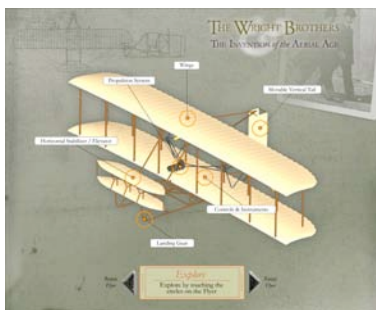

Client: Smithsonian Institution – National Air and Space Museum

NATIONAL AIR AND SPACE MUSEUM FLIGHT SIMULATOR

NATIONAL AIR AND SPACE MUSEUM INSIDE THE INVENTION – EXHIBIT KIOSK

PROJECT OVERVIEW

Alexander & Tom created a series of interactive Kiosk displays for the Smithsonian's exhibit – the Wright brothers and the invention of the Aerial Age. These interactive programs, full of sight, sound and motion, allow the museum visitor to see inside the Wright brothers' inventions, and learn about the great attention to detail that went into every part of their flying machines.