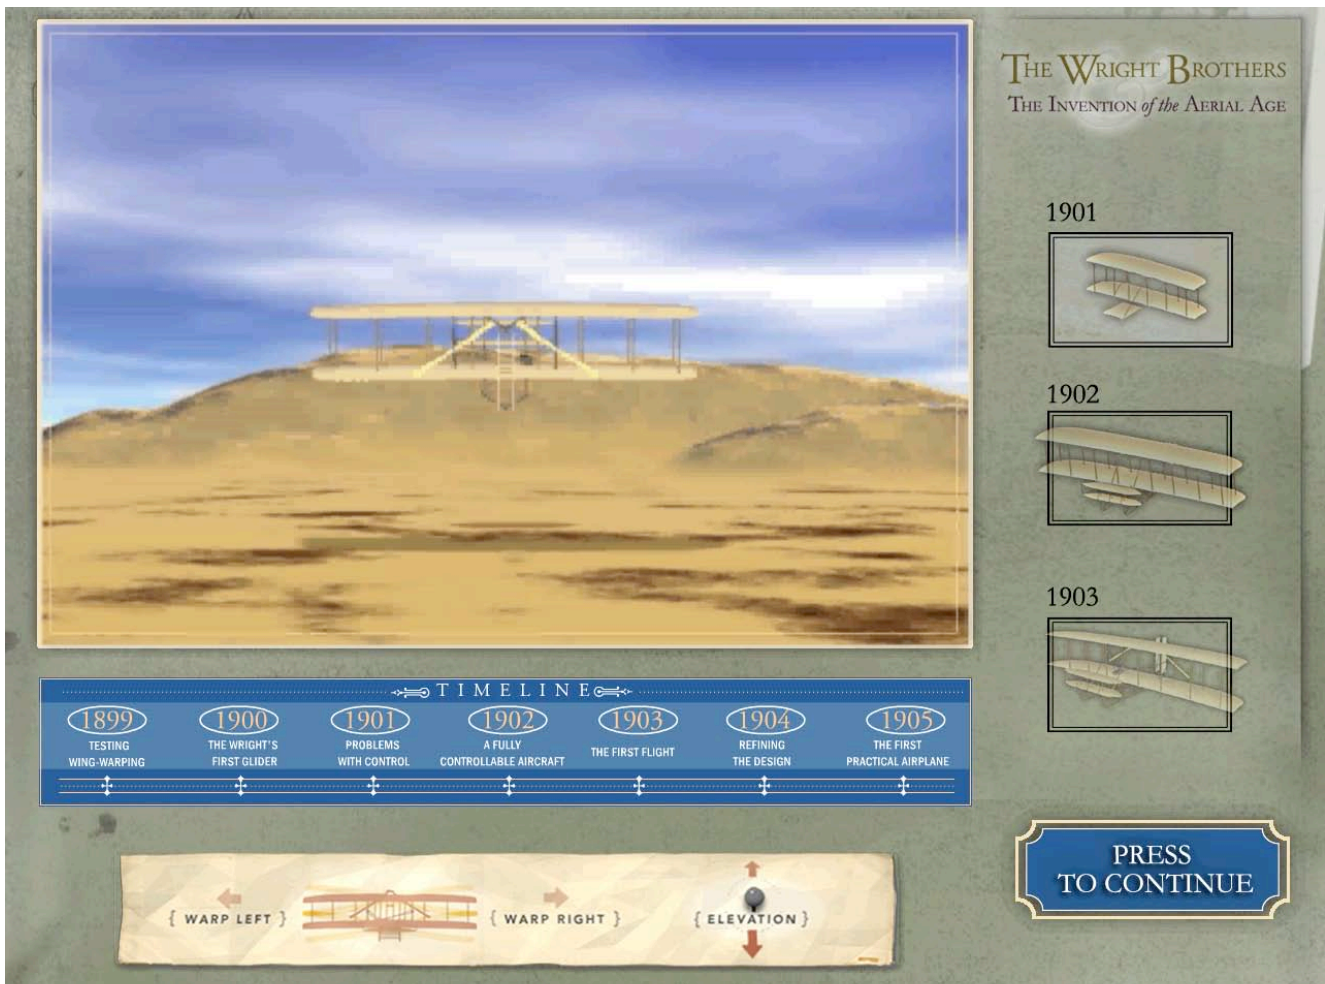

Client: Smithsonian Institution – National Air and Space Museum

NATIONAL AIR AND SPACE MUSEUM FLIGHT SIMULATOR

NATIONAL AIR AND SPACE MUSEUM INSIDE THE INVENTION – EXHIBIT KIOSK

PROJECT OVERVIEW

Alexander & Tom created a series of interactive Kiosk displays for the Smithsonian's exhibit – the Wright brothers and the invention of the Aerial Age. These interactive programs, full of sight, sound and motion, allow the museum visitor to see inside the Wright brothers' inventions, and learn about the great attention to detail that went into every part of their flying machines.